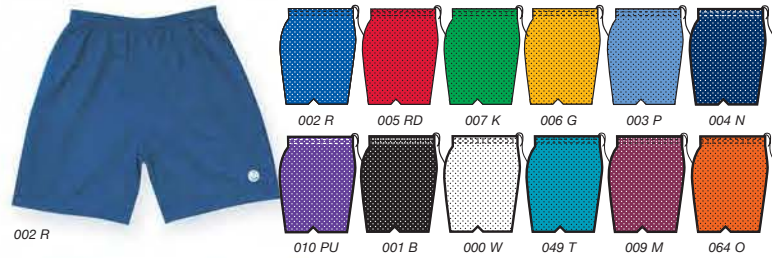

002 R

B305 Short

- ★ Double Polymesh Fabric
- ★ Adult sizes S - XXL ★ Youth sizes S - XL