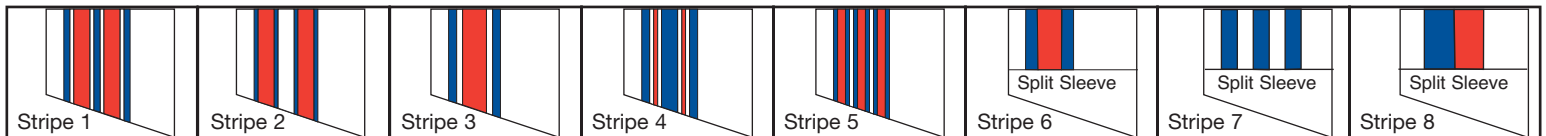

OPTIONAL PRINTED SLEEVE STRIPES

LACROSSE SIZES

ADULT		S	M	L	XL	2XL	3XL	4XL	5XL
JERSEYS	CHEST	40-42 in 101-107 cm	44-46 in 112-117 cm	48-50 in 122-127 cm	52-54 in 133-137 cm	55-56 in 140-142 cm	57-58 in 145-147 cm	59-60 in 150-152 cm	61-62 in 155-157 cm
SHORTS	WAIST	28-30 in 71-76 cm	32-34 in 81-86 cm	36-38 in 91-96 cm	40-42 in 101-107 cm	44-46 in 111-116 cm	48-50 in 121-127 cm	52-54 in 132-137 cm	
YOUTH		S	M	L	XL				
JERSEYS	CHEST	35-36 in 89-91 cm	37-38 in 94-96 cm	39-40 in 99-101 cm	41-42 in 104-107 cm				
SHORTS	WAIST	20-22 in 51-56 cm	24-26 in 61-66 cm	28-30 in 71-76 cm	32-34 in 81-86 cm